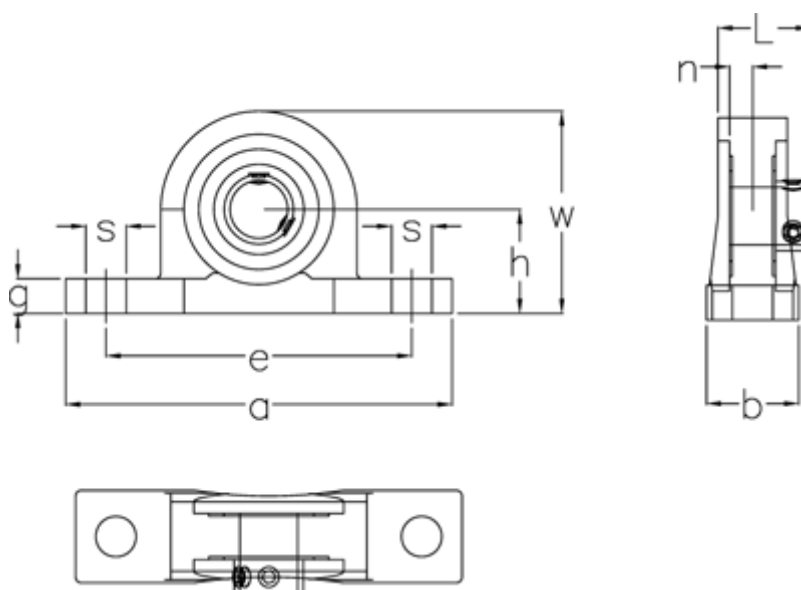

# Data Sheet

Article number: 5425060001

Description: Pillow block KP001 LDK f/shaft dia.12 mm  
Housing Alu, bearing steel, extra narrow

## Measures

a	= 71	Housing	= P001
b	= 16	L	= 14.5
Bearing	= K001	Nominal drive	= 4
Bolt size	= M6	s	= 7
d	= 12	W	= 38
e	= 56	Weight	= 0.1
g	= 6		
h	= 19		